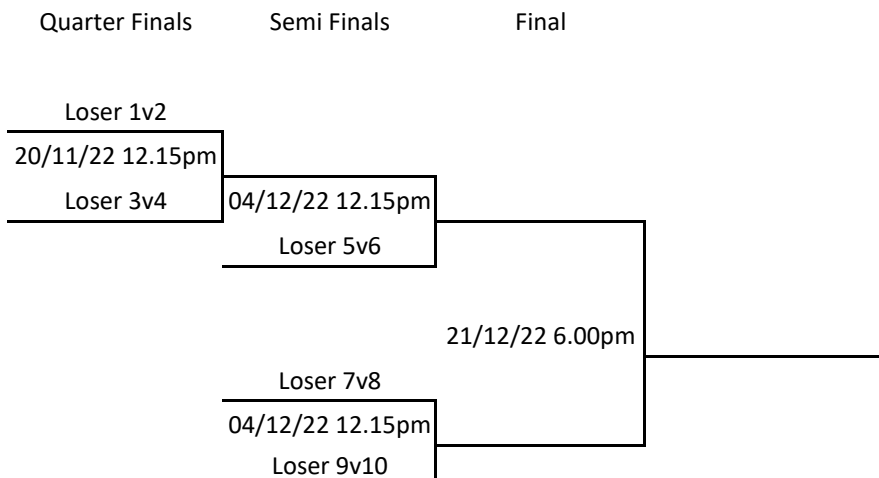

DIRECTORS CUP 2022

HIGH ROAD

LOW ROAD

TEAMS

- 1 ABERDEEN
- 2 AWW 1
- 3 AWW 2
- 4 BANCHORY
- 5 PECTEN
- 6 COCKTAIL
- 7 DONALD'S
- 8 MELDRUM & DAVIOT
- 9 TURRIFF
- 10 UGIE