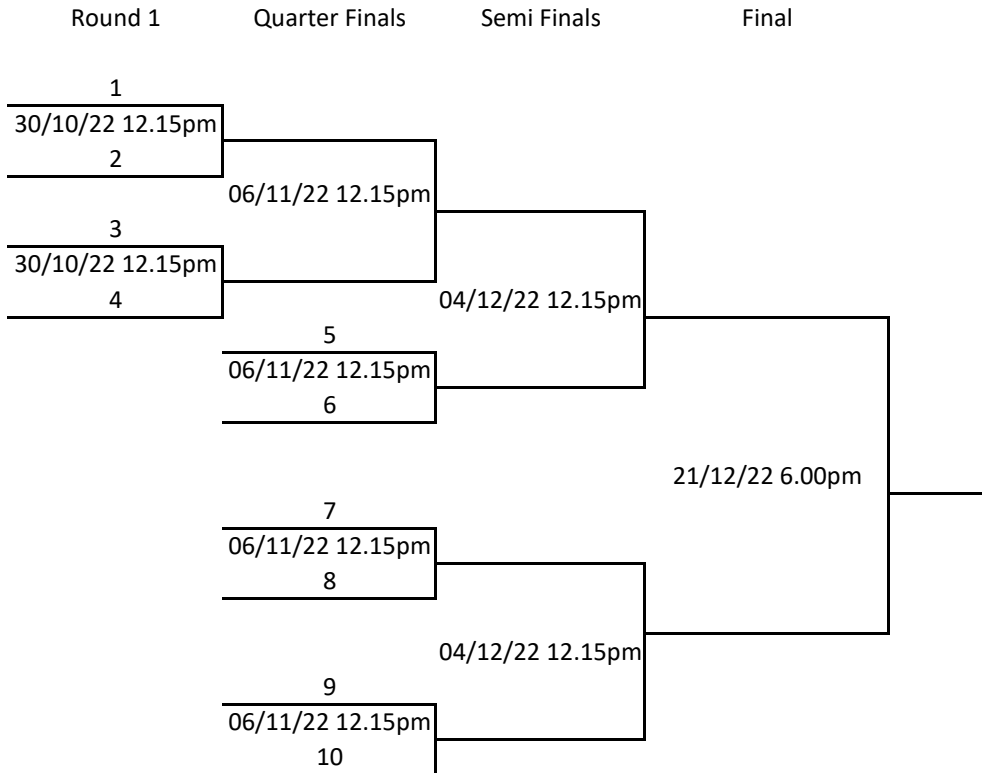

DIRECTORS CUP 2022

HIGH ROAD

LOW ROAD

TEAMS

- 1 ABERDEEN
- 2 AWW 1
- 3 AWW 2
- 4 BANCHORY
- 5 PECTEN
- 6 COCKTAIL
- 7 DONALD'S
- 8 MELDRUM & DAVIOT
- 9 TURRIFF
- 10 UGIE